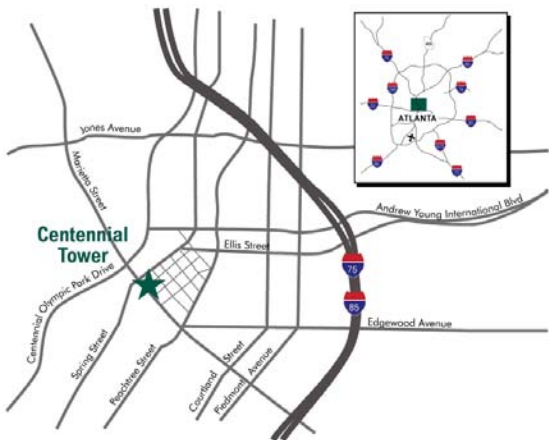

Centennial Tower

101 MARIETTA STREET, ATLANTA, GA 30303

1,000 - 36,000 SF OFFICE SPACE AVAILABLE

- Spectacular Views / Full Height Glass
- Full Service Health Club
- State of the art Golf Center / PGA Golf Professional On-site
- Gourmet Restaurant and Martini Lounge
- Newsstand / Photo Shop
- Sundry Shop / Dry Cleaners
- Redundant Power and Fiber Access
- Attached Covered Parking Plus Above Average Parking Ratios
- 24 Hour Security with Controlled Access
- Bank / ATM