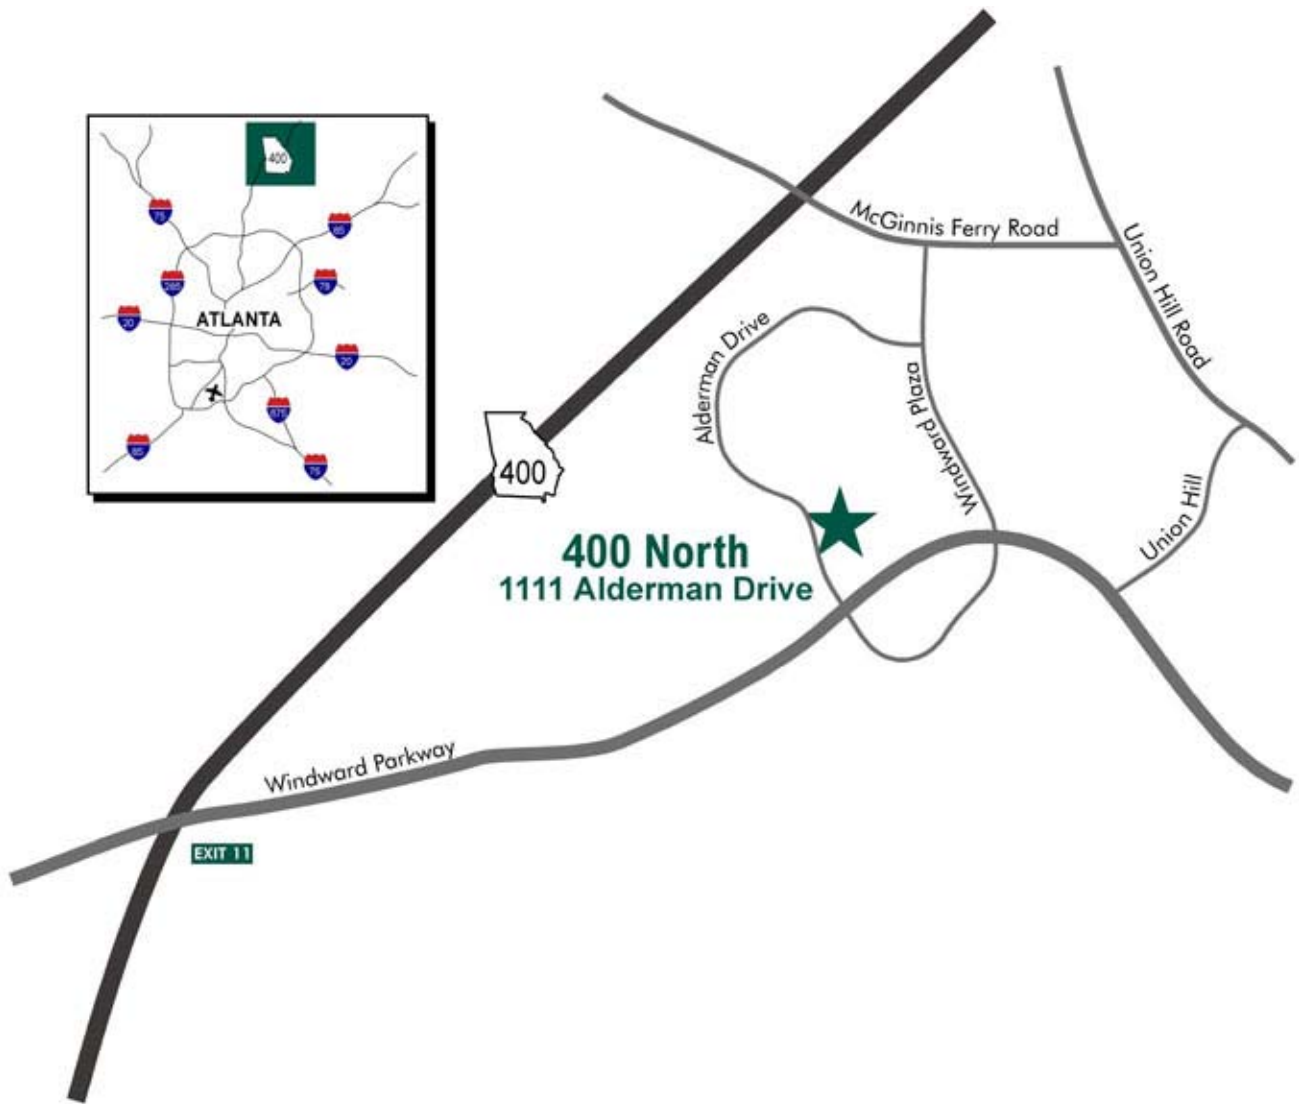

400 NORTH
1111 Alderman Drive
Alpharetta, GA 30005

101 Marietta Street, Suite 3110, Atlanta, GA 30303
404-751-3200 www.joscre.com

400 NORTH

1111 ALDERMAN DRIVE, ALPHARETTA, GA 30005

1,000 - 15,000 SF OFFICE SPACE AVAILABLE

- Conveniently located off Windward Parkway and GA 400.
- 100% office and business service space
- Over 100 nearby restaurants in surrounding area
- Numerous nearby hotels
- Minutes from North Point Mall
- Building Cafe

**400 North
1111 Alderman Drive
Alpharetta, GA 30005**

Traveling on GA 400 North

- Take the Windward Parkway exit, Exit 11.
- Turn right onto Windward Parkway.
- Drive for approximately 1 mile and turn left onto Alderman Drive.
- 400 North is on your immediate right.

Traveling on GA 400 South

- Take the Windward Parkway exit, Exit 11.
- Turn left onto Windward Parkway.
- Drive for approximately 1 mile and turn left onto Alderman Drive.
- 400 North is on your immediate right.