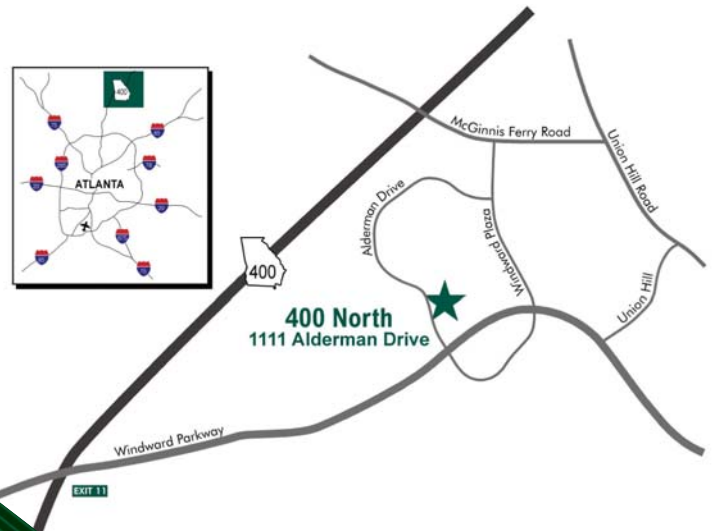

400 NORTH
1111 Alderman Drive
Alpharetta, GA 30005

101 Marietta Street, Suite 3110, Atlanta, GA 30303
404-751-3200 www.joscre.com

400 NORTH

1111 ALDERMAN DRIVE, ALPHARETTA, GA 30005

1,000 - 15,000 SF OFFICE SPACE AVAILABLE

- Conveniently located off Windward Parkway and GA 400.
- 100% office and business service space
- Over 100 nearby restaurants in surrounding area
- Numerous nearby hotels
- Minutes from North Point Mall
- Building Cafe

**400 North
1111 Alderman Drive
Alpharetta, GA 30005**

Traveling on GA 400 North

- Take the Windward Parkway exit, Exit 11.
- Turn right onto Windward Parkway.
- Drive for approximately 1 mile and turn left onto Alderman Drive.
- 400 North is on your immediate right.

Traveling on GA 400 South

- Take the Windward Parkway exit, Exit 11.
- Turn left onto Windward Parkway.
- Drive for approximately 1 mile and turn left onto Alderman Drive.
- 400 North is on your immediate right.